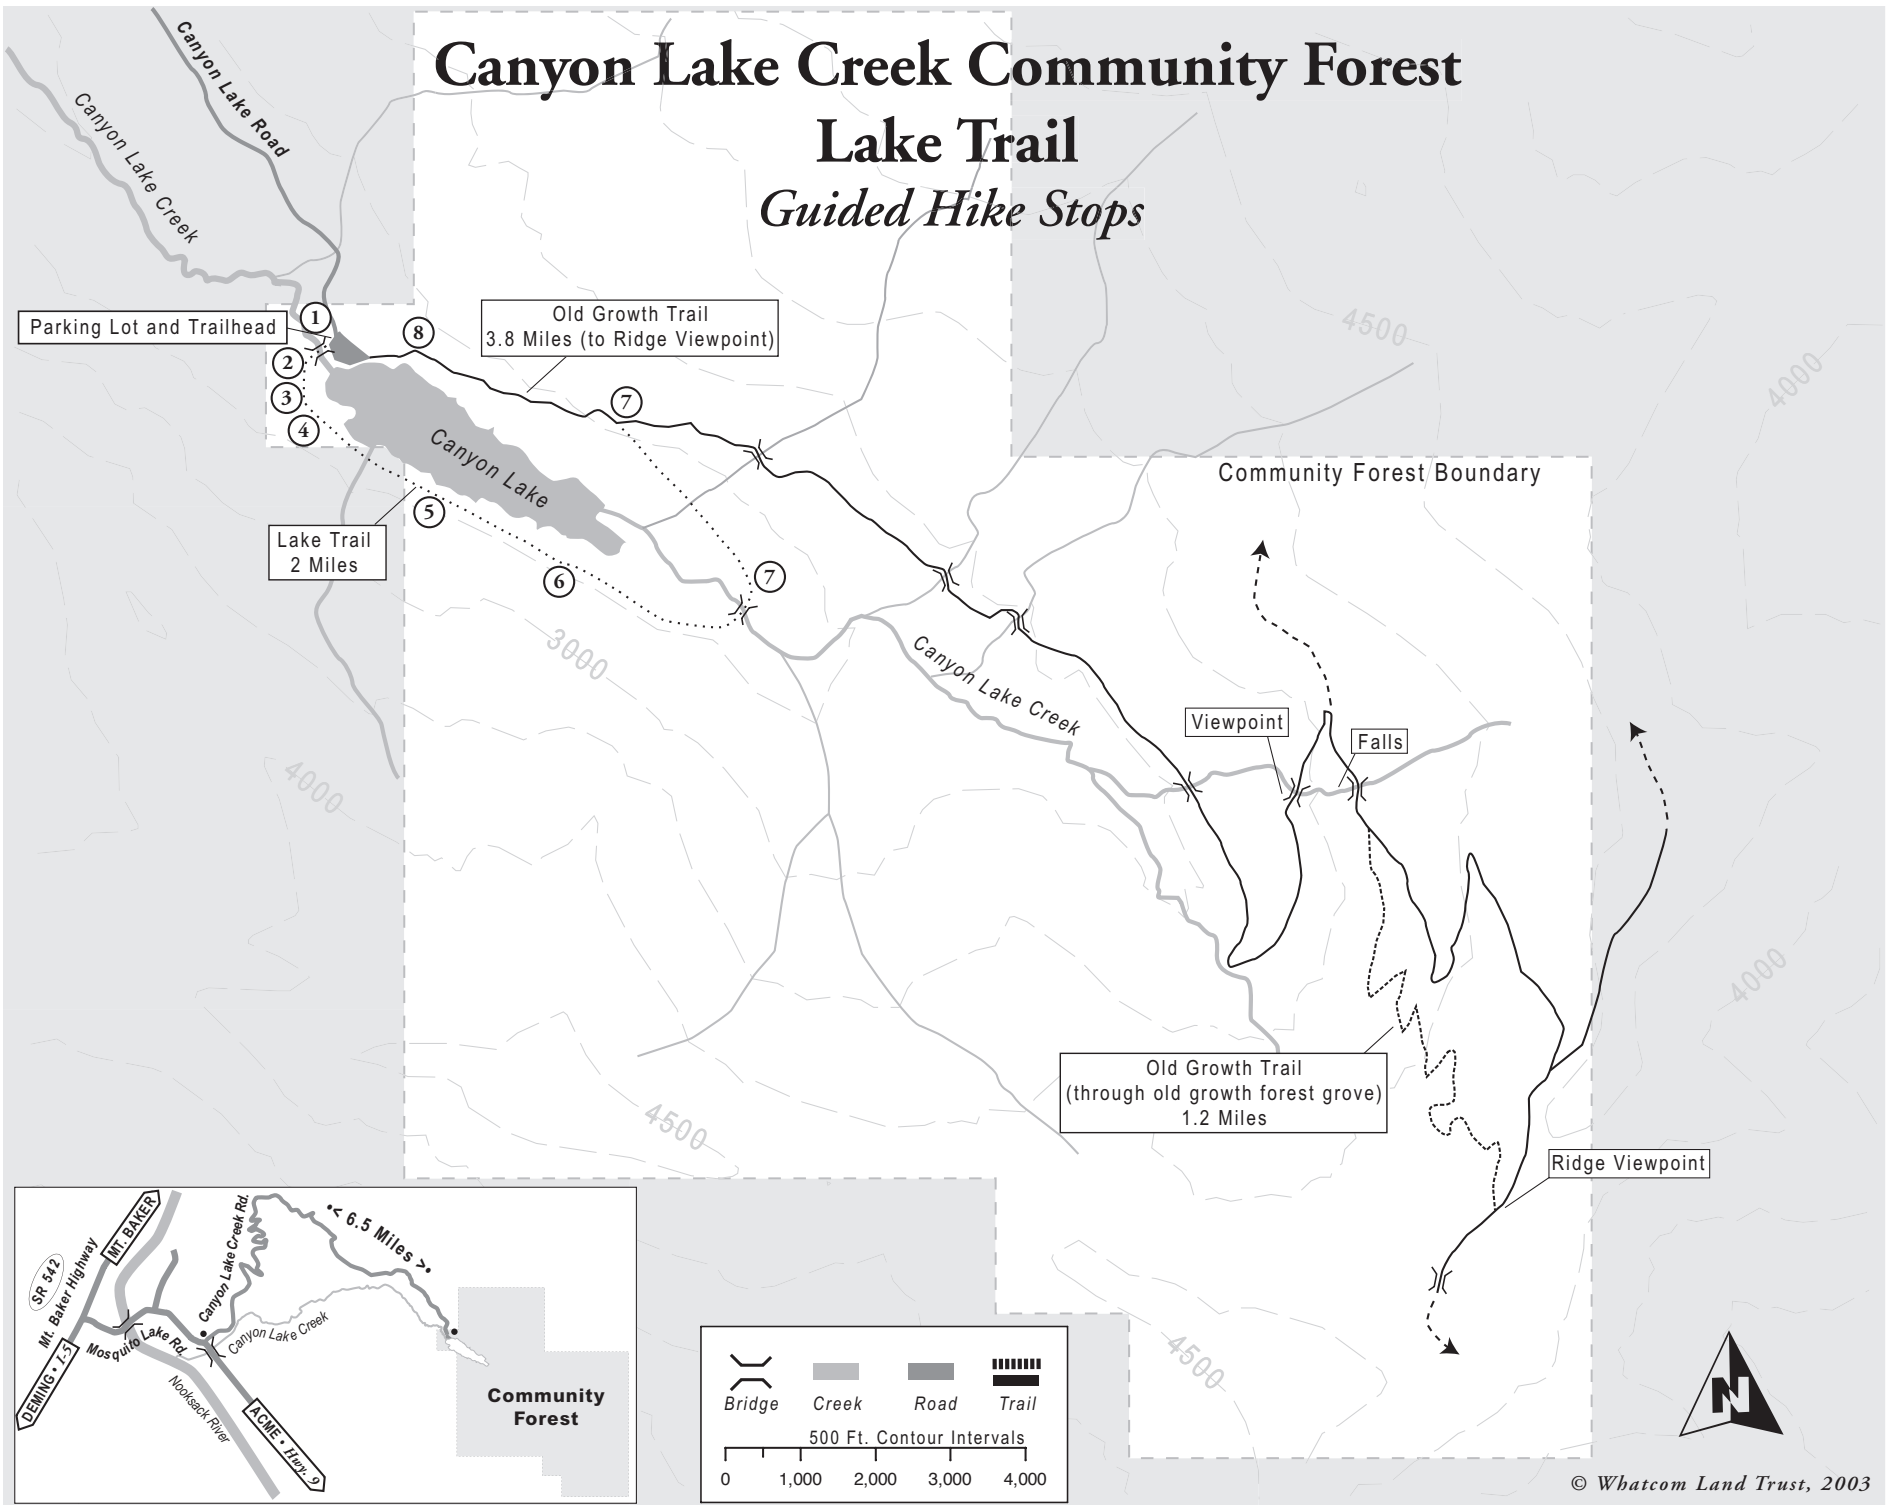

# Canyon Lake Creek Community Forest

## Lake Trail

### *Guided Hike Stops*

Parking Lot and Trailhead

Old Growth Trail  
3.8 Miles (to Ridge Viewpoint)

Lake Trail  
2 Miles

Old Growth Trail  
(through old growth forest grove)  
1.2 Miles

Viewpoint

Falls

Ridge Viewpoint

Community Forest Boundary